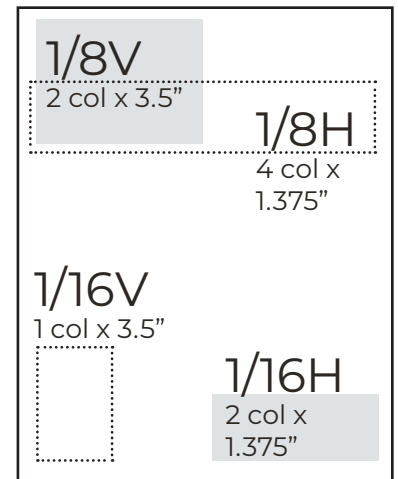

SENDING US YOUR FILE

Email ads to info@communityreporter.org

Advertising Specifications

AD SIZES*

FULL PAGE

10.25" x 16"

1/2 PAGE

Horizontal: 10.25" x 7.5"

Vertical: 4.97" x 16"

1/4 PAGE

Horizontal: 10.25" x 3.5"

Vertical: 4.97" x 7.5"

1/8 PAGE

Horizontal: 10.25" x 1.375"

Vertical: 4.97" x 3.5"

1/16 PAGE

Horizontal: 4.97" x 1.375"

Vertical: 2.4" x 3.5"

COLUMN WIDTH

1 column: 2.4"

2 columns: 4.97"

3 columns: 7.61"

4 columns: 10.25"

*Measurements in inches: (width x height)