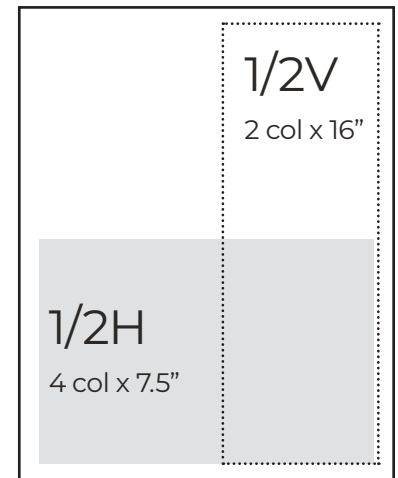

SENDING US YOUR FILE

Email ads to info@communityreporter.org

Advertising Specifications

AD SIZES*

FULL PAGE

10.25" x 16"

1/2 PAGE

Horizontal: 10.25" x 7.5"

Vertical: 4.97" x 16"

1/4 PAGE

Horizontal: 10.25" x 3.5"

Vertical: 4.97" x 7.5"

1/8 PAGE

Horizontal: 10.25" x 1.375"

Vertical: 4.97" x 3.5"

1/16 PAGE

Horizontal: 4.97" x 1.375"

Vertical: 2.4" x 3.5"

COLUMN WIDTH

1 column: 2.4"

2 columns: 4.97"

3 columns: 7.61"

4 columns: 10.25"

*Measurements in inches: (width x height)