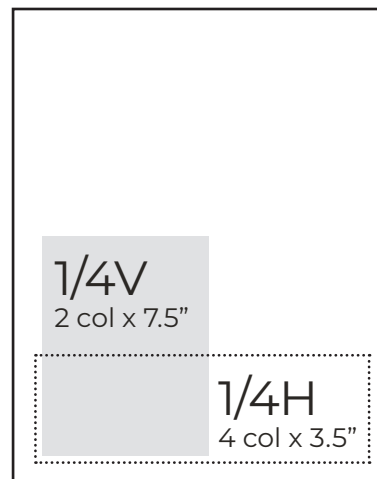

SENDING US YOUR FILE

Email ads to info@communityreporter.org

Advertising Specifications

AD SIZES*

FULL PAGE

10.25" x 16"

1/2 PAGE

Horizontal: 10.25" x 7.5"

Vertical: 4.97" x 16"

1/4 PAGE

Horizontal: 10.25" x 3.5"

Vertical: 4.97" x 7.5"

1/8 PAGE

Horizontal: 10.25" x 1.375"

Vertical: 4.97" x 3.5"

1/16 PAGE

Horizontal: 4.97" x 1.375"

Vertical: 2.4" x 3.5"

COLUMN WIDTH

1 column: 2.4"

2 columns: 4.97"

3 columns: 7.61"

4 columns: 10.25"

*Measurements in inches: (width x height)